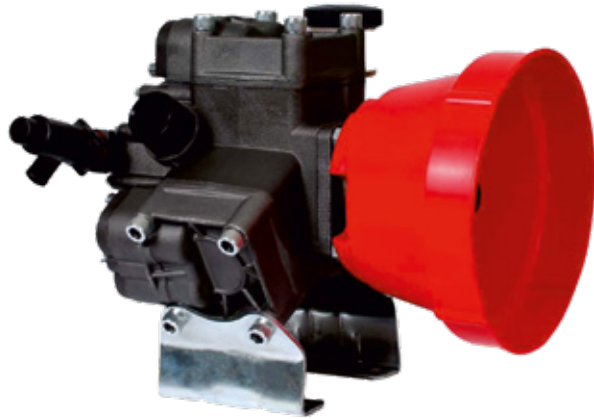

3 MEMBRANE PUMP

Model	EW-80
Flow (lt/min)	80
Rpm (rpm/min)	540
Power (hp/kw)	5,5
Number of pistons (cm)	3
Max pressure (bar)	50
Oil type (kg)	20w50
Oil capacity (lt)	0,95
Dimensions (W x L x H cm)	33 x 35 x 36
Weight (kg)	20