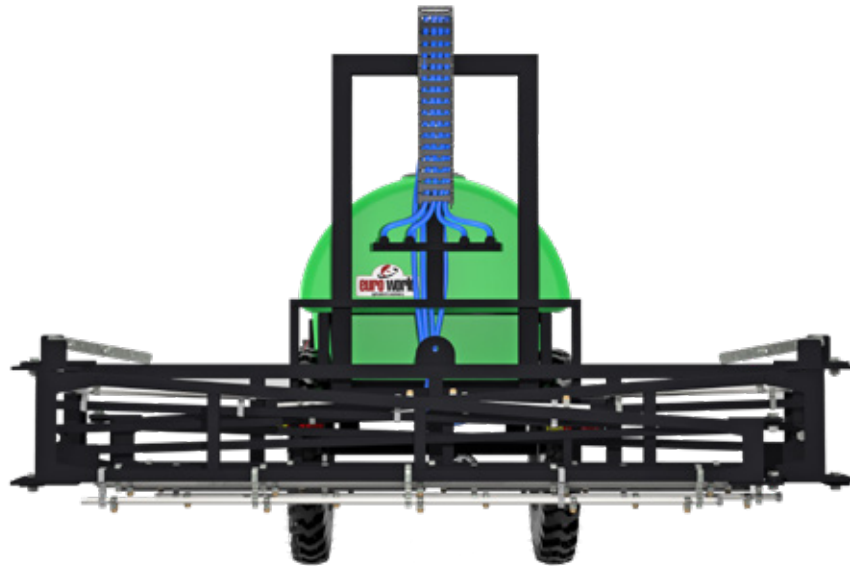

TRAILED HYDRAULIC LIFTED FIELD SPRAYERS - 1600 LT

EW - THLFS-1600

TECHNICAL SPECIFICATIONS

Pump Type	EW 145
Pump Flow	145
Pump Pressure	40 Bar
Nozzle Type	Brass Nozzle with Stopper
Number of Nozzles	16
Rpm	540
Tank	Plastic
Boom Mt	10 mt. - 12 mt. - 16 mt. - 18 mt.

We have the right to make changes in color model and design periodically.