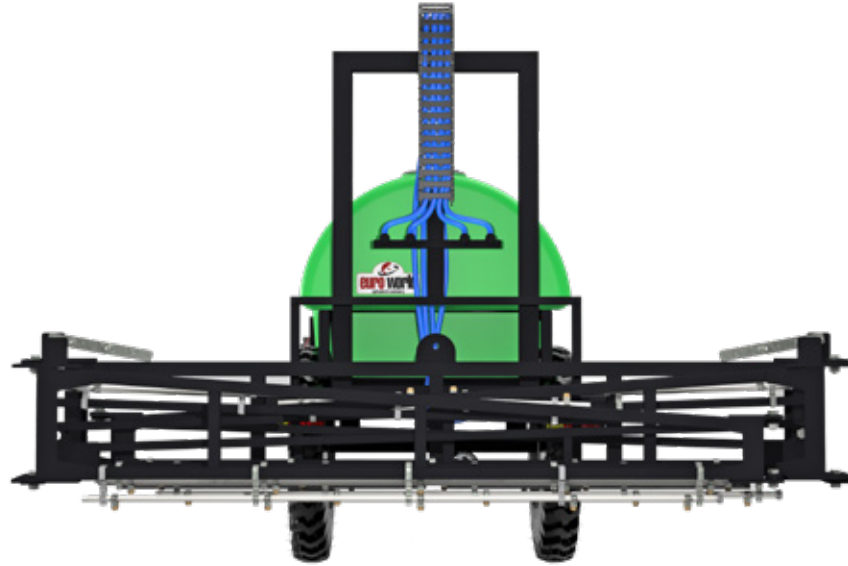

TRAILED HYDRAULIC LIFTED FIELD SPRAYERS - 3000 LT

EW - THLFS-3000

TECHNICAL SPECIFICATIONS

Pump Type	EW 145
Pump Flow	145
Pump Pressure	40 Bar
Nozzle Type	Brass Nozzle with Stopper
Number of Nozzles	16
Rpm	540
Tank	Plastic
Boom Mt	16 mt. - 18 mt.

We have the right to make changes in color model and design periodically.