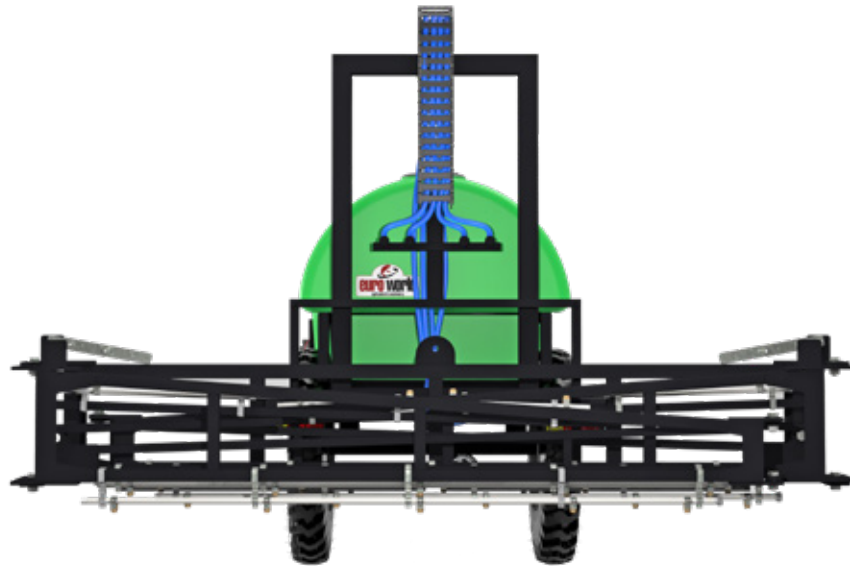

TRAILED HYDRAULIC LIFTED FIELD SPRAYERS - 1000 LT

EW - THLFS-1000

TECHNICAL SPECIFICATIONS

Pump Type	EW 145
Pump Flow	145
Pump Pressure	40 Bar
Nozzle Type	Brass Nozzle with Stopper
Number of Nozzles	16
Rpm	540
Tank	Plastic
Boom Mt	10 mt. - 12 mt. - 16 mt. - 18 mt.

We have the right to make changes in color model and design periodically.