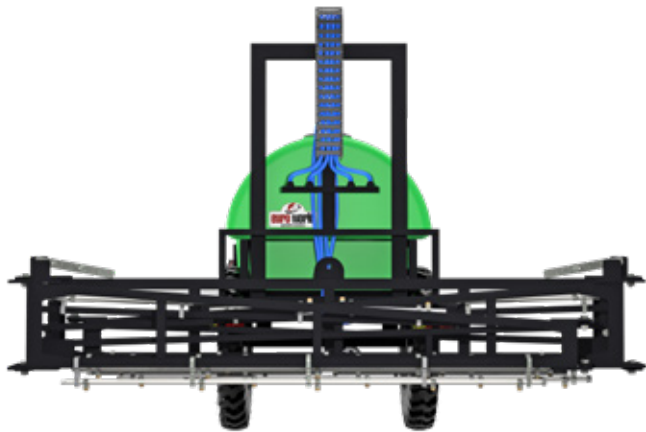

TRAILED HYDRAULIC LIFTED FIELD SPRAYERS - 2000 LT

EW - THLFS-2000

TECHNICAL SPECIFICATIONS

Pump Type	EW 145
Pump Flow	145
Pump Pressure	40 Bar
Nozzle Type	Brass Nozzle with Stopper
Number of Nozzles	16
Rpm	540
Tank	Plastic
Boom Mt	16 mt. - 18 mt.

We have the right to make changes in color model and design periodically.